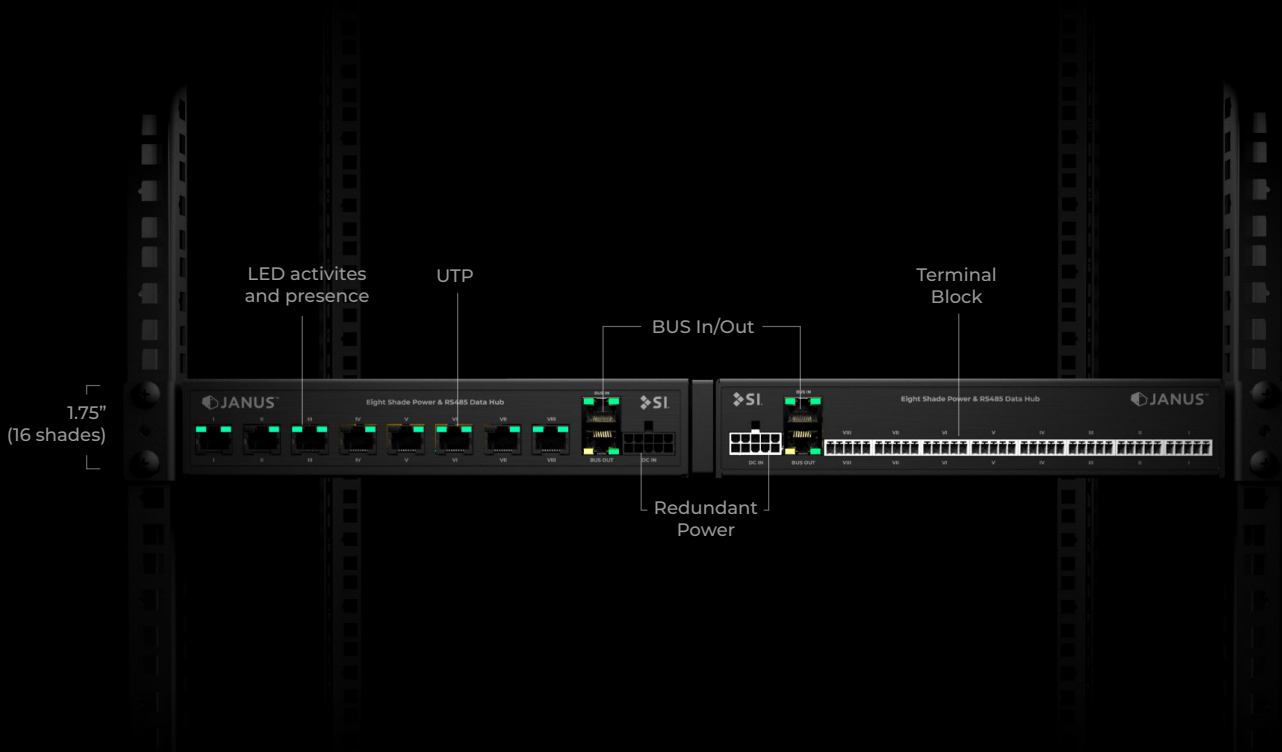

## Ultra-high Density 8 Shade Power and Control Hub

## Features

- Ultra High-density enclosure(32 shades in 2 RU)
- PnP compatible with any wire type via UTP / Terminal
- Infinitely scalable infrastructure via BUS IN/ OUT
- Up to 100 SDN Power Units with built in BUS power supply
- Redundant Power Options
- 100+ Mounting Configurations
- Top view LED activities and presence for all shades
- IEC Power supply (AC cable incl.)

## Size

8.5" (216) L x 6.09" (155) W x 1.69" (43) H

1RU/Half Rack compatible

## Installation

- Supports virtually any mounting configurations with 6 Universal symmetrical mounting points
- Ships with all supporting mounting hardware