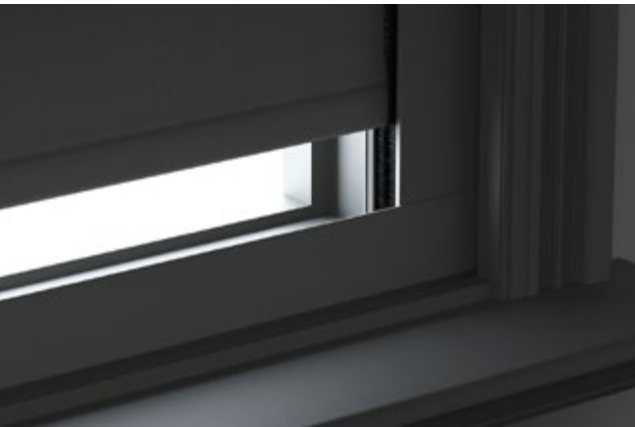

# Beautiful, Small

Nano Box makes window shades disappear.

## Side & Sill Channels

With Side & Sill Channels, it can be night time whenever you want.

## Nano Duo

Nano Duo shades are the best of both worlds in one cassette, occupying only 3.79" of depth.