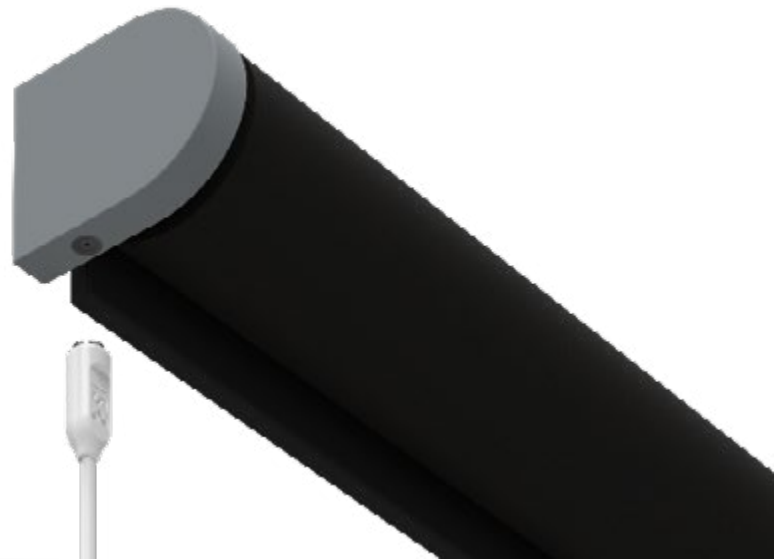

Nano™ Roll

275
Max width 8'

375
Max width 10'

475
Max width 15'

Urban, Small

Works of art. Shading design to be seen and appreciated.

Power

Lithium battery, over 500 cycles per charge with magnetic connector (patent pending).

Color

Available in 18 colors, hand picked by designers to blend into your environment.