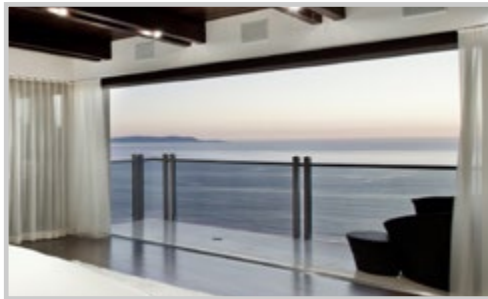

Veil

Pinch Pleat

Ripplefold

Accordia

Motorized Drapery Tracks

Available in wired & wire-free lithium rechargeable.

Touch Motion

For absolute simplicity, Veil can be deployed by a simple, swift tug on the fabric.

Seamless Decor

Soften your room with our luxurious floor to ceiling motorized drapery.

Motors

Glydea 60e

Iriso 35 Mini
DC RTS

Iriso 45
Wirefree RTS