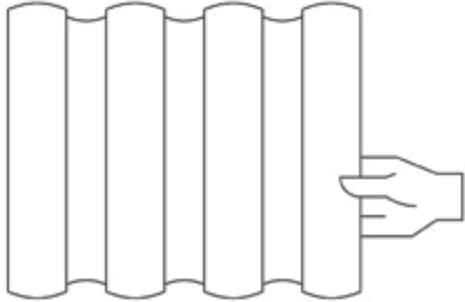

Veil

Pinch Pleat

Ripplefold

Accordia

Motorized Drapery Tracks

Available in wired & wire-free lithium rechargeable.

Touch Motion

For absolute simplicity, Veil can be deployed by a simple, swift tug on the fabric.