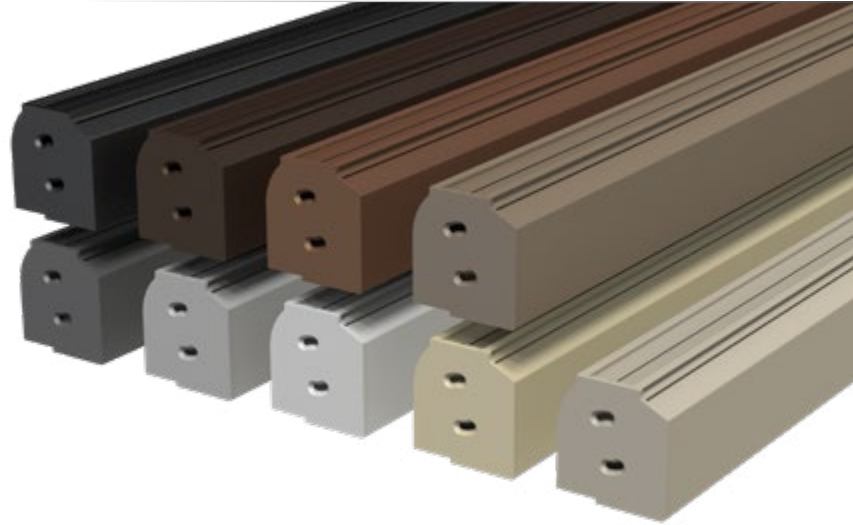

## Color

Available in 9 durable exterior colors hand-picked by designers.

## Side Channels

Shy-Zip™ side channels are compatible with open roll and pocket installations.