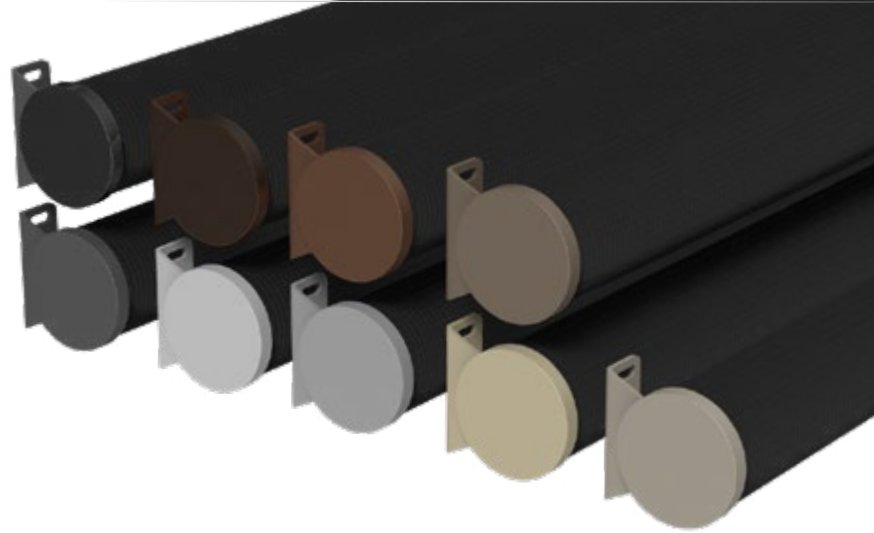

Zen[®] Roll

Outdoor, Urban

Zen Roll brings an urban look which can also be built into pockets for concealment.

Color

Available in 9 durable exterior colors hand-picked by designers.

Side Channels

Shy-Zip™ side channels are compatible with open roll and pocket installations.

Cable

Control the wind with our stainless steel cable guide system.